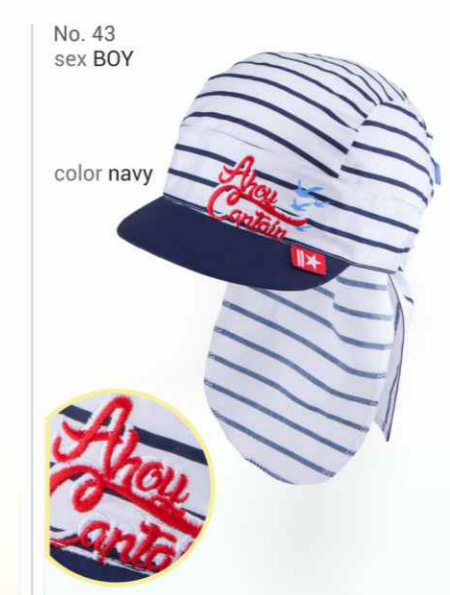

No. 42
sex BOY

color blue

item 3-004956
sizes 46-48, 50-52
packing BLUE : 1 PCS, NAVY : 1 PCS
top fabric 100% COTTON
oeko-tex STANDARD 100
order ONE SIZE - ONE COLOR

No. 38
sex BOY

color blue

color navy
item 3-004952
sizes 46-50, 50-54
packing BLUE : 1 PCS, NAVY : 1 PCS
top fabric 100% COTTON
oeko-tex STANDARD 100
order ONE SIZE - ONE COLOR

No. 43
sex BOY

color navy

item 3-004957
size 44-50
packing NAVY : 1 PCS
top fabric 100% COTTON
order ONE SIZE - ONE COLOR

No. 39
sex BOY

color white

color navy
item 3-004953
sizes 48-52, 52-56
packing WHITE : 1 PCS, NAVY : 1 PCS
top fabric 100% COTTON
oeko-tex STANDARD 100
order ONE SIZE - ONE COLOR